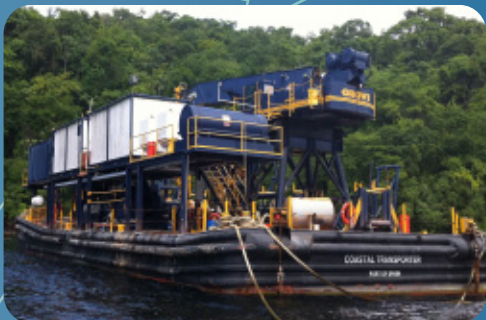

OFFSHORE TECHNOLOGY SOLUTIONS LTD.

OFFSHORE TECHNOLOGY SOLUTIONS LTD.

COASTAL TRANSPORTER

CRANE BARGE

OTSL - 110ft. barge is equipped with a GROVE TM875 Hydraulic Crane with an optional 114ft. Telescopic boom. Carrying a dynamic rating of 40 ST @ 12Ft. and it's anchor winches using 4 sets of 1.25 inch gauge wires at 1,250 ft. each.

Coastal Transporter has a clear deck space of 2000 square feet with a maximum deck load of 500PSI.

COASTAL TRANSPORTER CRANE BARGE

Offshore Technology Solutions Ltd. - Tropical Marine Building, 106 Western Main Road, Chaguaramas, Trinidad, West Indies.
Telephone: 1 (868) 634-2213 - 2216 - FAX 1 (868) 634-4449 - Email: info@otsl.biz - Web: www.otsl.biz

OFFSHORE TECHNOLOGY SOLUTIONS LTD.

OFFSHORE TECHNOLOGY SOLUTIONS LTD.

COASTAL TRANSPORTER

VESSEL SPECIFICATIONS.

MAIN PARTICULARS

LENGTH OVERALL.....	110 FT.	33.5 M.
BEAM.....	48 FT.	14.6 M.
DEPTH.....	12 FT.	3.6 M.
LIGHT DRAFT.....	1 FT.	0.3 M.
MAXIMUM DRAFT.....	10 FT.	3.0 M.

CAPACITIES

FRESH WATER.....	75,396 USG	285.4 M ³
FUEL OIL.....	800 USG	3.02 M ³
SEWER TANK.....	YES	

CONSTRUCTION

STEEL PLATE DECK	1/2 IN.
STEEL PLATE SIDE & BULKHEAD ...	3/8 IN.
BALLAST COMPARTMENTS	18
MAXIMUM DECK LOADING	500 PSI.
CLEAR DECK CARGO AREA	2000 SQ/FT.